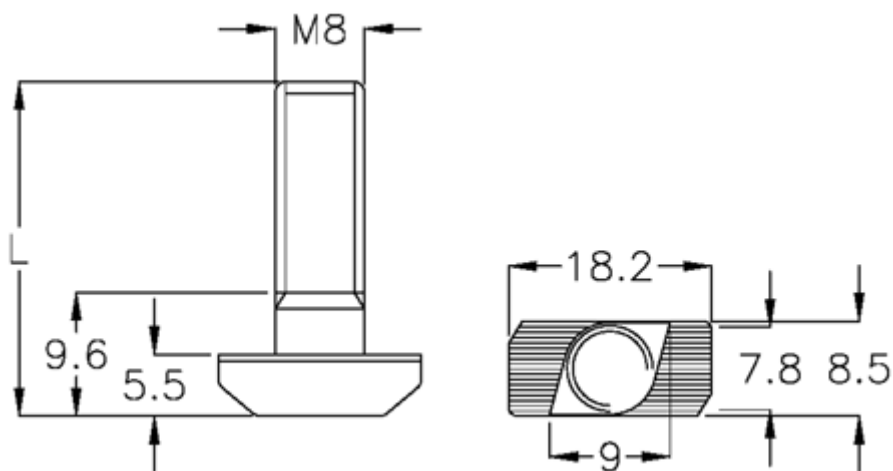

Article number: 0581421009

Description: Hepco MCS 1-242-1009 T-Bolt M8x25L

## Measures

L = 25  
Weight (kg) = 0.01